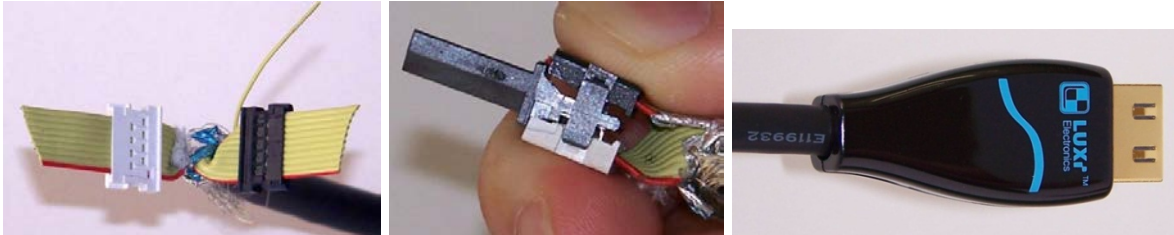

LUXi[®]
Electronics

Ribbon HDMI DIY[™] Products

Terminate HDMI Cables In 5 Minutes!

Why you need them:

- The installers pull, cut to length and terminate the bulk wires in the field on almost all kind of cables; why not HDMI cables?

Features and benefits:

- Simple and reliable HDMI field termination in 5 minutes*!
- HDMI 2.0 4k, 32 audio ch., 1536 kHz sampling, dual video stream, multi audio stream, 21:9 aspect, dynamic AV sync, CEC extensions, 3D, HEAC compliance
- Internal ribbon design for easy termination; overall round jacket for easy pull
- Enabling the bulk wires to be pulled thru the wall
- Enabling the bulk wires to be cut to length
- Luxi patented HDMI locking connector ensuring secure mating
- Spool-in-a-box for easy wire handling