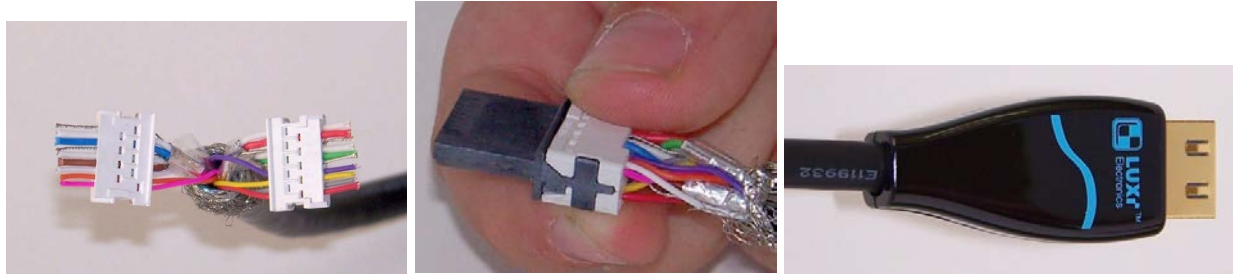

LUXi®
Electronics

Regular HDMI DIY™ Products

Terminate HDMI Cables In 10 Minutes!

Why you need them:

- The installers pull, cut to length and terminate the bulk wires in the field on almost all kind of cables; why not HDMI cables?

Features and benefits:

- Simple and reliable HDMI field termination in 10 minutes*!
- HDMI 2.0 4k, 32 audio ch., 1536 kHz sampling, dual video stream, multi audio stream, 21:9 aspect, dynamic AV sync, CEC extensions, 3D, HEAC compliance
- Enabling the bulk wires to be pulled thru the wall
- Enabling the bulk wires to be cut to length
- Enabling the damaged HDMI cable and connector repairs in the field
- Luxi patented HDMI locking connector ensuring secure mating
- Spool-in-a-box for easy wire handling

Image	Product name	Model number	Part number	Availability
	250' (76 m) regular wire	HD-28RD250	22-001-02	Now
	500' (152 m) regular wire	HD-28RD500	22-001-03	Now
	DIY hand tool	DIY-28T	68-011-01	Now
	10-pk regular DIY connectors	DIY-28DS10B	68-009-11	Now
	HDMI Extender	EHD-111	74-035-01	Now
	HDMI tester	HHT-200	75-002-01	Now

* Actual termination time varies depending on the installer's skills and experiences.